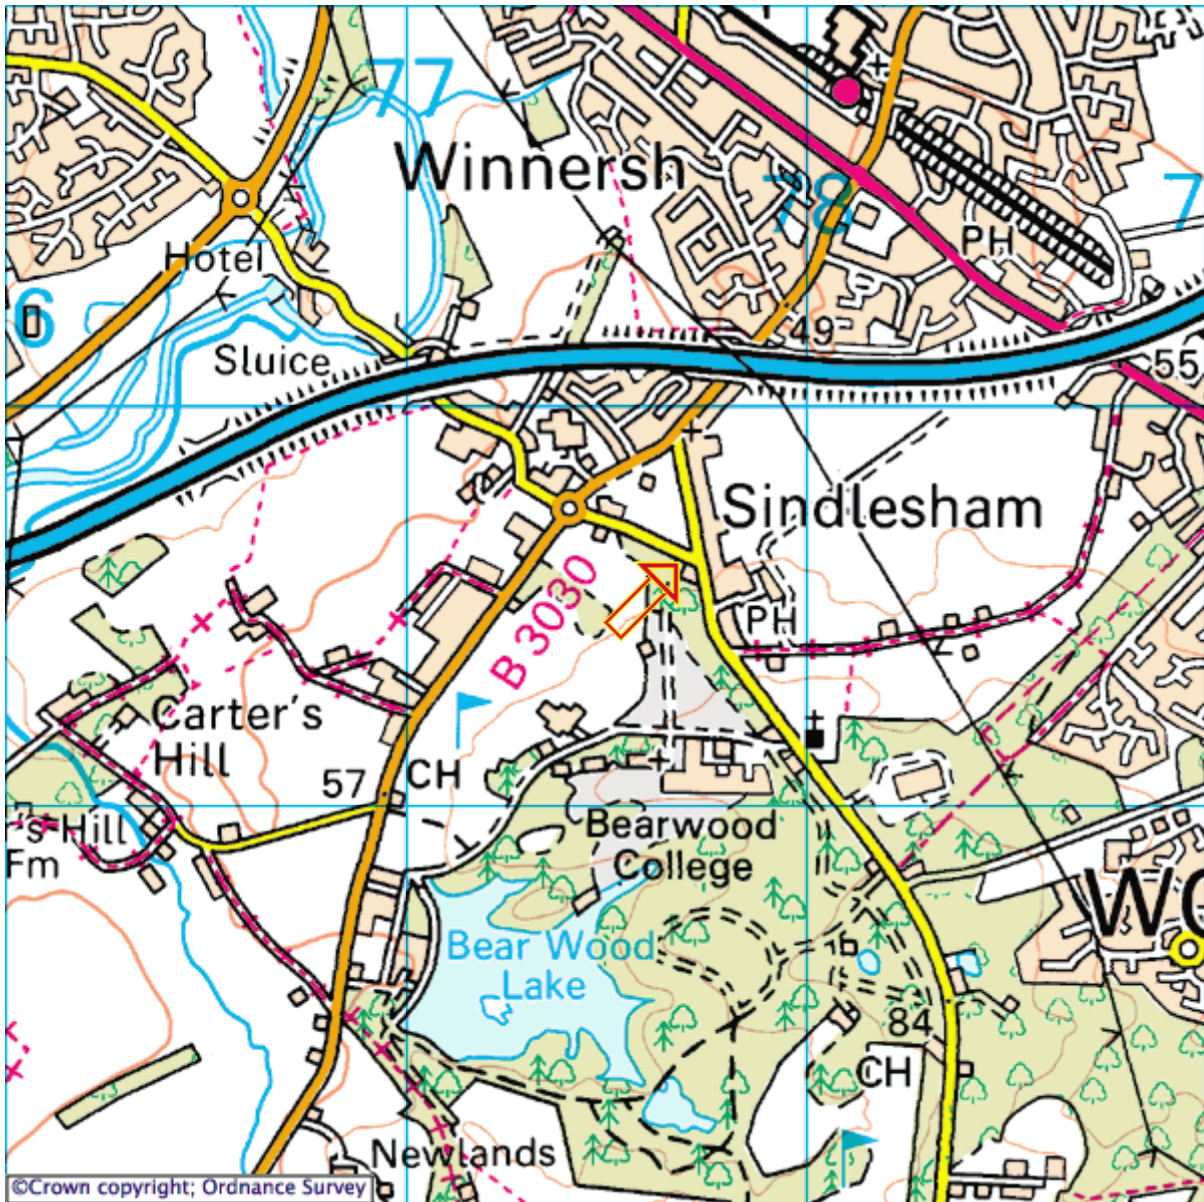

**Thames Valley XC League 2007/2008**  
**Reading Roadrunners, Bearwood College, Winnersh RG41 5BG**

**Directions from Frogmore (approx 10 miles / 20 minutes):**

- 1) Take the A 327 through Yateley towards Reading.
- 2) At Arborfield Cross, at the roundabout by the Bull pub, take the third exit onto the B3030 towards Winnersh.
- 3) At Sindlesham roundabout (1.5 miles from Arborfield) take the third exit into New Rd.
- 4) The entrance to Bearwood College is in 300 m on the R, just before the next road junction.
- 5) There is good car parking but limited changing; please come prepared.